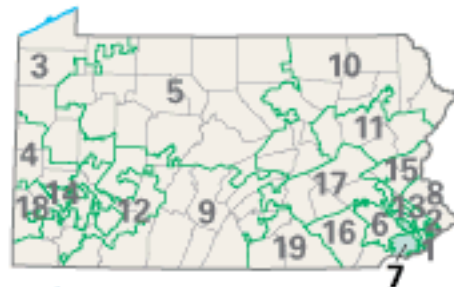

# Congressional District 7

nationalatlas.gov™

**7** Congressional District  
*Delaware* County

*Pennsylvania (19 Districts)*